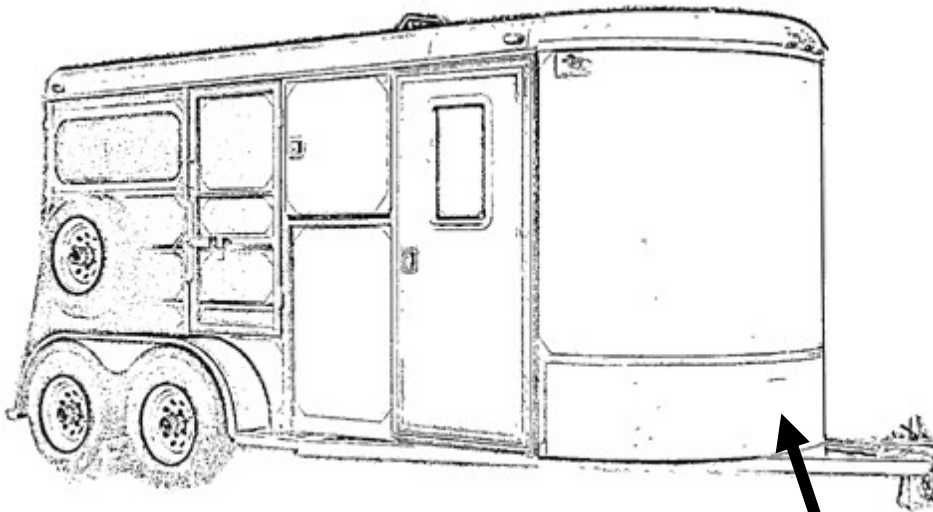

**Pony Express** Brand, year 2000, no model name marked, 2 horse straight load with dressing room, 16 ft long, Grayish-champagne(tan) in color. Will be missing divider or possibly have a mismatched one inserted.

## distinctive markings:

- small **dent** on front, about thigh-high
- "do not tailgate" sticker on the back
- squiggle of tone-on-tone paint on the front

## At the time of theft:

spare tire was bald with thread showing  
one of the side-back screens had a small rip  
tread stickers had been removed

**VIN: 1R9B51528V1198227**

**Dent**

This trailer was stolen with a very distinctively patterned **Longhorn Western saddle.** (longhorn tag may be removed, and saddle sold as generic) Saddle has a low retail value but high sentimental value. Separate reward offered.