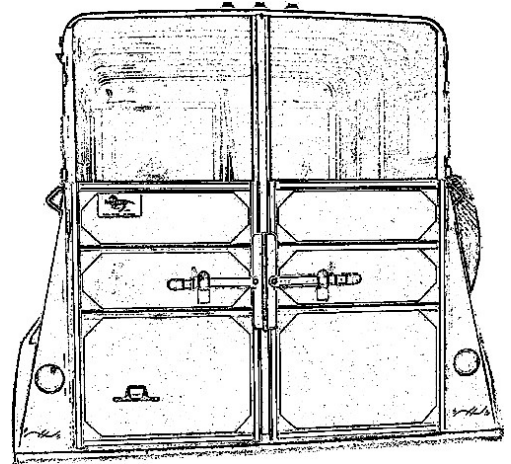

STOLEN!!

Between Thursday July 17 and Saturday July 19, 2008, our horse trailer was stolen from Kentucky Horse Park in Lexington, KY. **REWARD OFFERED.** Look closely! - trailer may now be another color or in any state!

Pony Express Brand, year 2000, no model name marked, 2 horse straight load with dressing room, 16 ft long, Grayish-champagne(tan) in color. Will be missing divider or possibly have a mismatched one inserted.

distinctive markings:

- small **dent** on front, about thigh-high
- "do not tailgate" sticker on the back
- squiggle of tone-on-tone paint on the front

At the time of theft:

spare tire was bald with thread showing
one of the side-back screens had a small rip
tread stickers had been removed

VIN: 1R9B51528V1198227